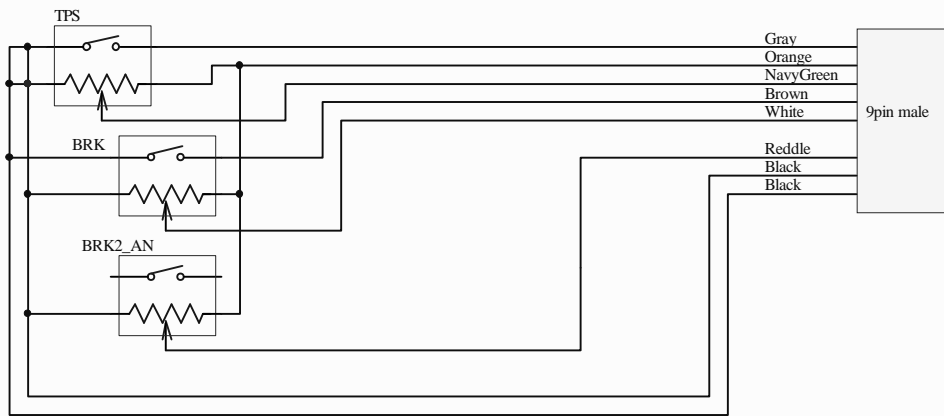

NavyGray GREEN	Black GND	NavyBlue REV
Blue RLY-CTR	White RED	
Yellow ALARM	Pink CTR_PWR	

Reddle BRK2_AN	NavyGreen TPS_AN	Gray ACC
Brown BRK	NavyBlue METER	Black GND
Black GND	White BRK_AN	Orange VS

Title		
Size A4	Number	Revision
Date:	2010/3/31	Sheet of
File:	E:\电气图\..BLDC12P2.SCHDOC	Drawn By: